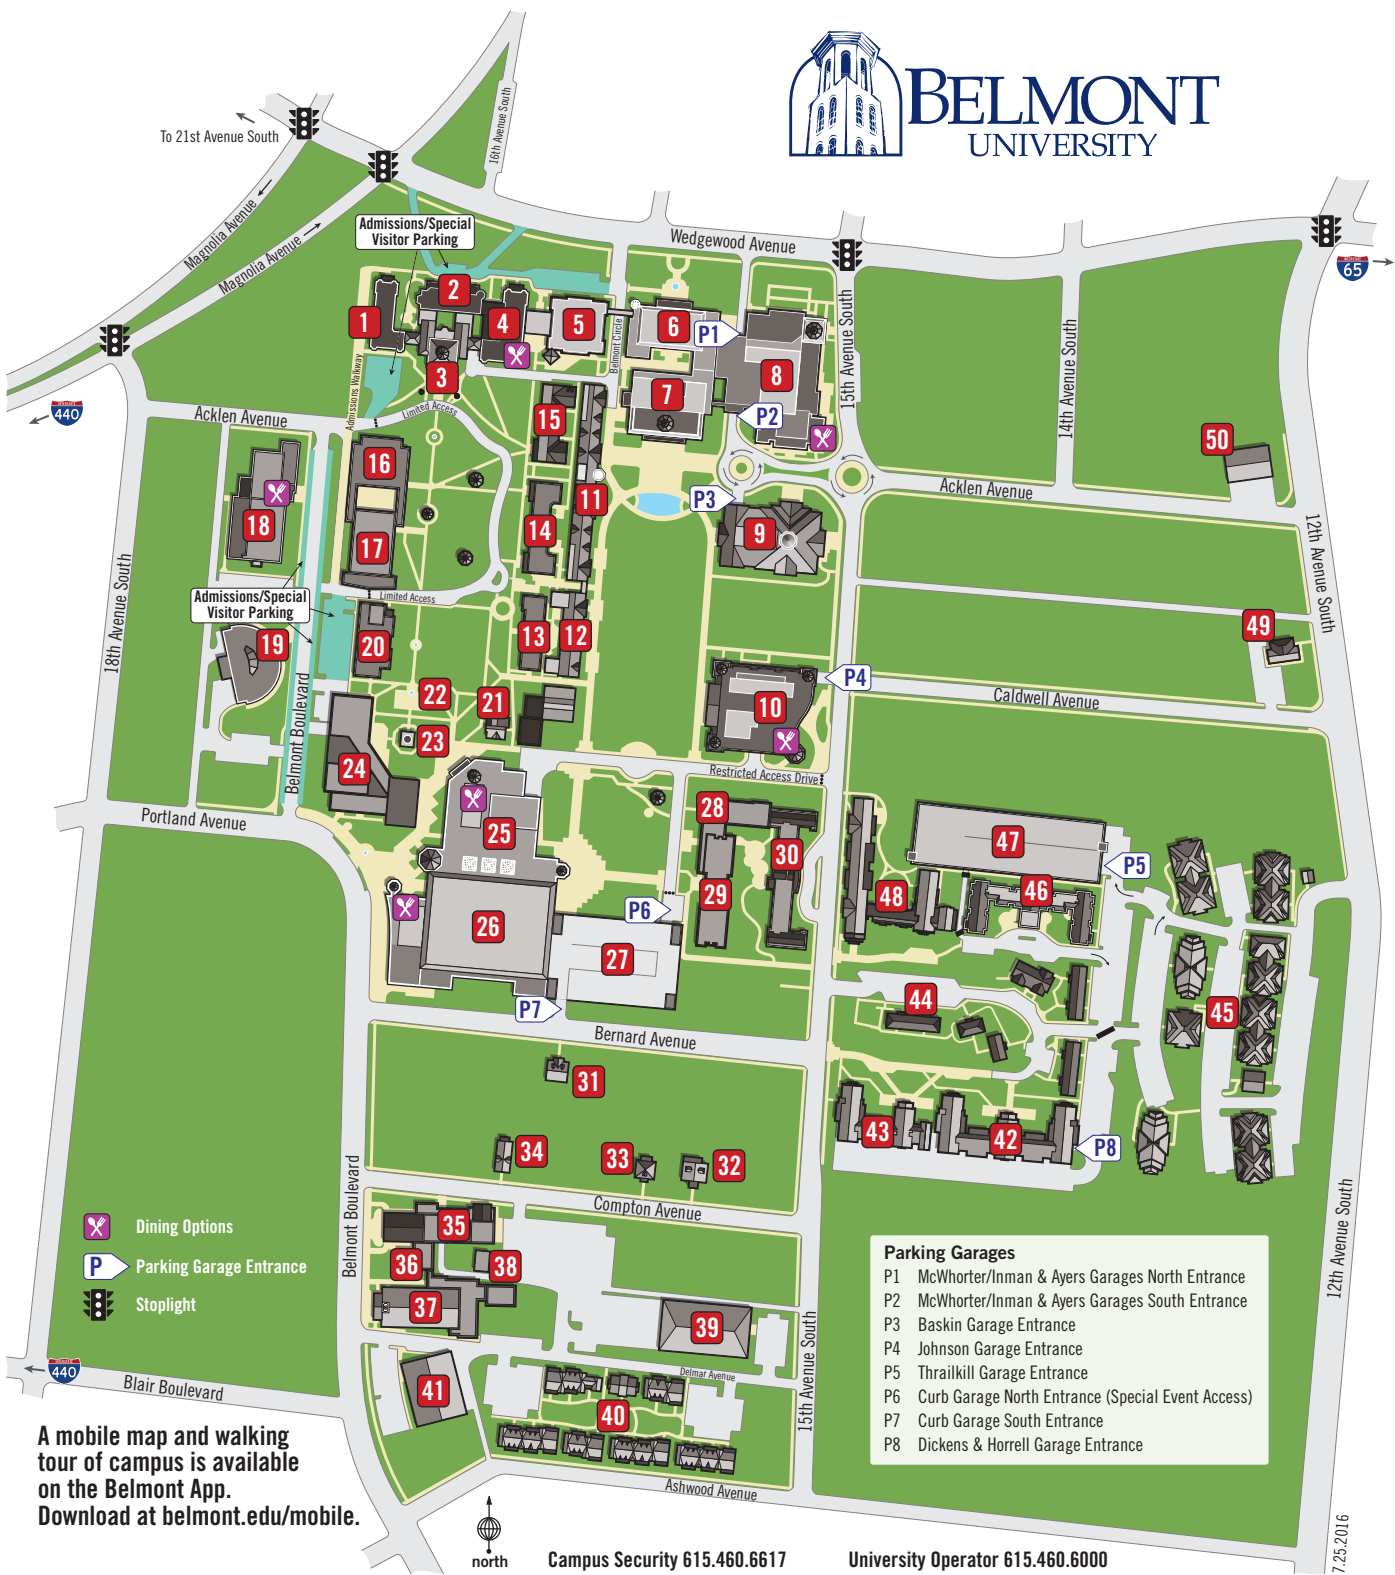

BELMONT UNIVERSITY

NUMERICAL LISTING

- 1 Fidelity Hall
- 2 Freeman Hall
- 3 Admissions, Office of
- 4 Belmont Mansion
- 5 Massey Hall, Barbara Corner Court (dining)
- 6 Massey Business Center, Jack C. Copy Center
- 7 Mulloy Student Studios, Robert E.
- 8 Inman Center, Gordon E. (P)
- 9 McWhorter Hall (P)
- 10 Health Services
- 11 Pharmacy
- 12 Ayers Academic Center, Janet (P) Chapel
- 13 Sandella's Flatbread Café (dining)
- 14 Starbucks, We Proudly Brew (dining)
- 15 Baskin Center, Randall & Sadie (P)
- 16 Johnson Center, R. Milton & Denice (P)
- 17 Curb Music Business Center
- 18 Harrington Place Dining (dining)
- 19 Patton Hall
- 20 Bear House
- 21 Potter Hall
- 22 Hail Hall
- 23 Little Theatre
- 24 Pembroke Hall
- 25 Heron Hall
- 26 Wilson Music Building
- 27 Massey Performing Arts Center
- 28 Harton Hall
- 29 Bunch Library, Lila D.
- 30 Bruin Grounds (dining)
- 31 Leu Art Gallery
- 32 Leu Center for the Visual Arts
- 33 Hitch Building
- 34 Campus Security, 1st Floor
- 35 Fouch Alumni House
- 36 West Amphitheatre, Kitty B.
- 37 Bell Tower
- 38 Gabhart Student Center
- 39 Campus Store
- 40 University Ministries, 2nd Floor
- 41 Career & Professional Development, 2nd Floor
- 42 Counseling Services, 2nd Floor
- 43 Beaman Student Life Center
- 44 What's Bruin (dining)
- 45 Curb Event Center
- 46 Maddox Grand Atrium
- 47 Curb Café (dining)
- 48 McAlister's Deli (dining)
- 49 Curb Garage (P)
- 50 Maddox Hall
- 51 Wright Hall
- 52 Residence Life
- 53 Kennedy Hall
- 54 TN Arts Academy, 1521 Bernard
- 55 Center for Healthy Churches, 1521 Bernard
- 56 Guitar House, 1508 Compton
- 57 Enactus, 1510 Compton
- 58 Honors House, 1524 Compton
- 59 Troutt/Blackbox Theater Complex
- 60 Belmont Heights
- 61 McAfee Concert Hall
- 62 Residence Life
- 63 Dynamo Room
- 64 Sandella's Flatbread Café (dining)
- 65 Sport Science, Department of
- 66 Belmont Commons
- 67 Sport Science, Department of
- 68 Dickens Hall (P)
- 69 Thrailkill Hall
- 70 Horrell Hall
- 71 Bruin Hills
- 72 Hillside
- 73 Thrailkill Hall
- 74 Thrailkill Garage (P)
- 75 Thrailkill Garage (P)
- 76 Thrailkill Garage (P)
- 77 Two Oaks Hall
- 78 University Ministries, 2nd Floor
- 79 West Amphitheatre, Kitty B.
- 80 What's Bruin (dining)
- 81 Campus Security Operations Center
- 82 Wilson Music Building
- 83 Wright Hall